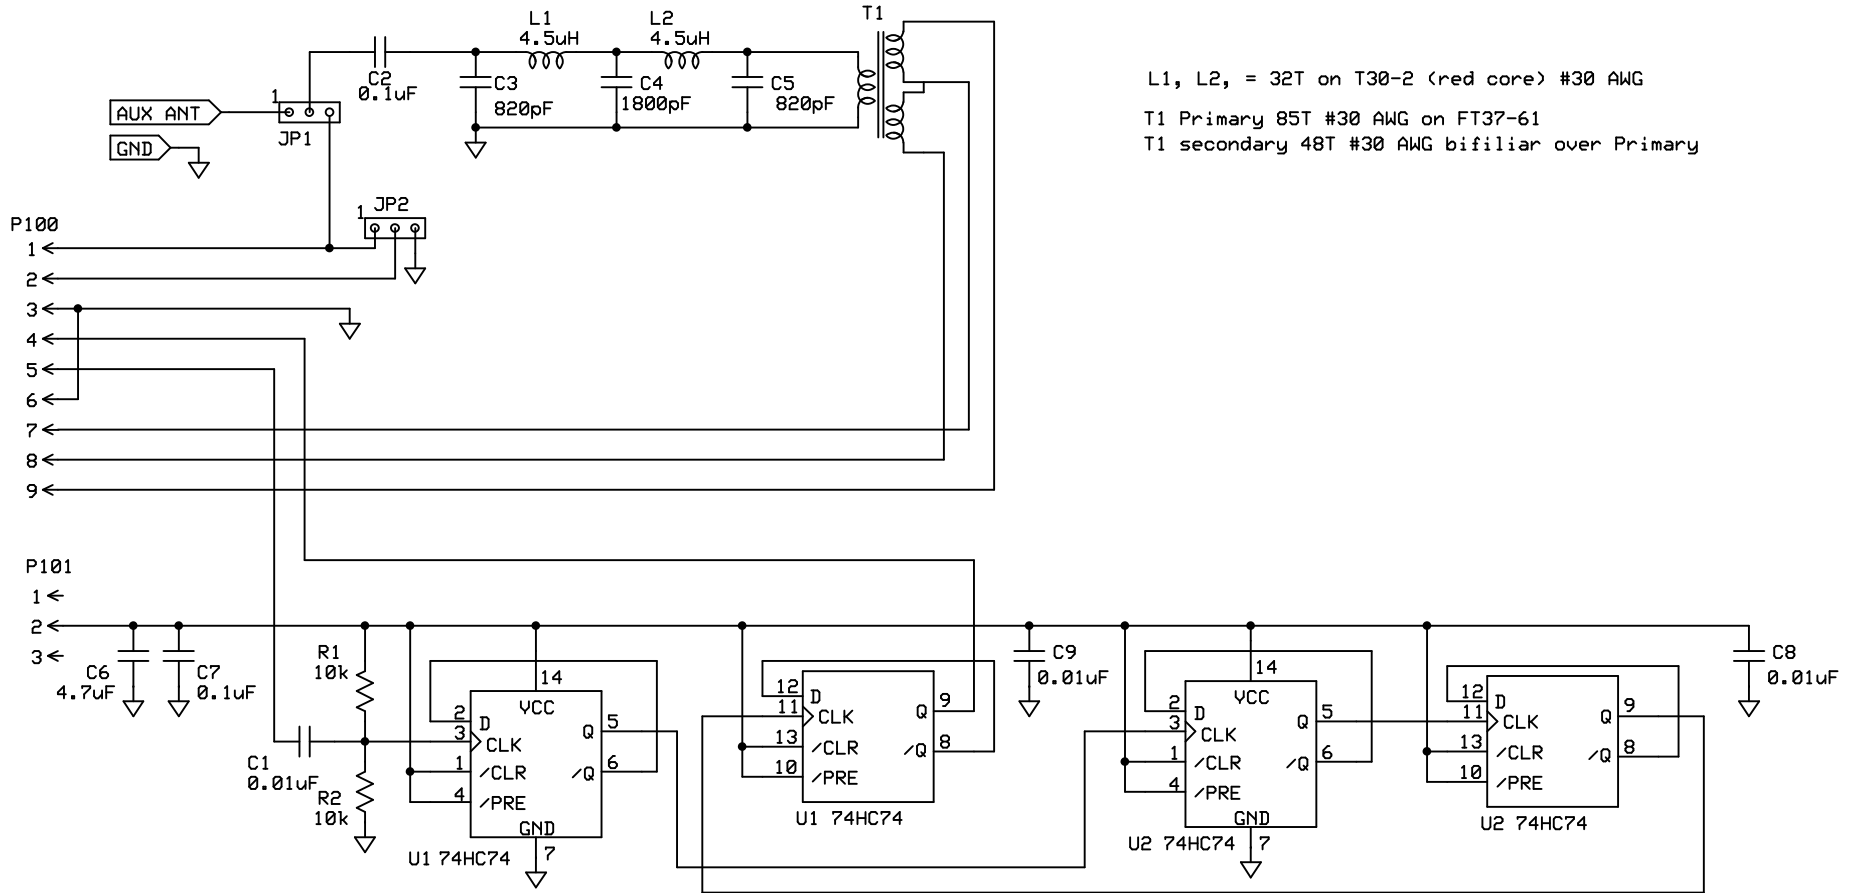

Antenna Connection Options

JP1 Select Main or Aux Antenna

JP2 Select Main Ant strapped feeder or GND

L1, L2, = 32T on T30-2 (red core) #30 AWG

T1 Primary 85T #30 AWG on FT37-61

T1 secondary 48T #30 AWG bifilar over Primary