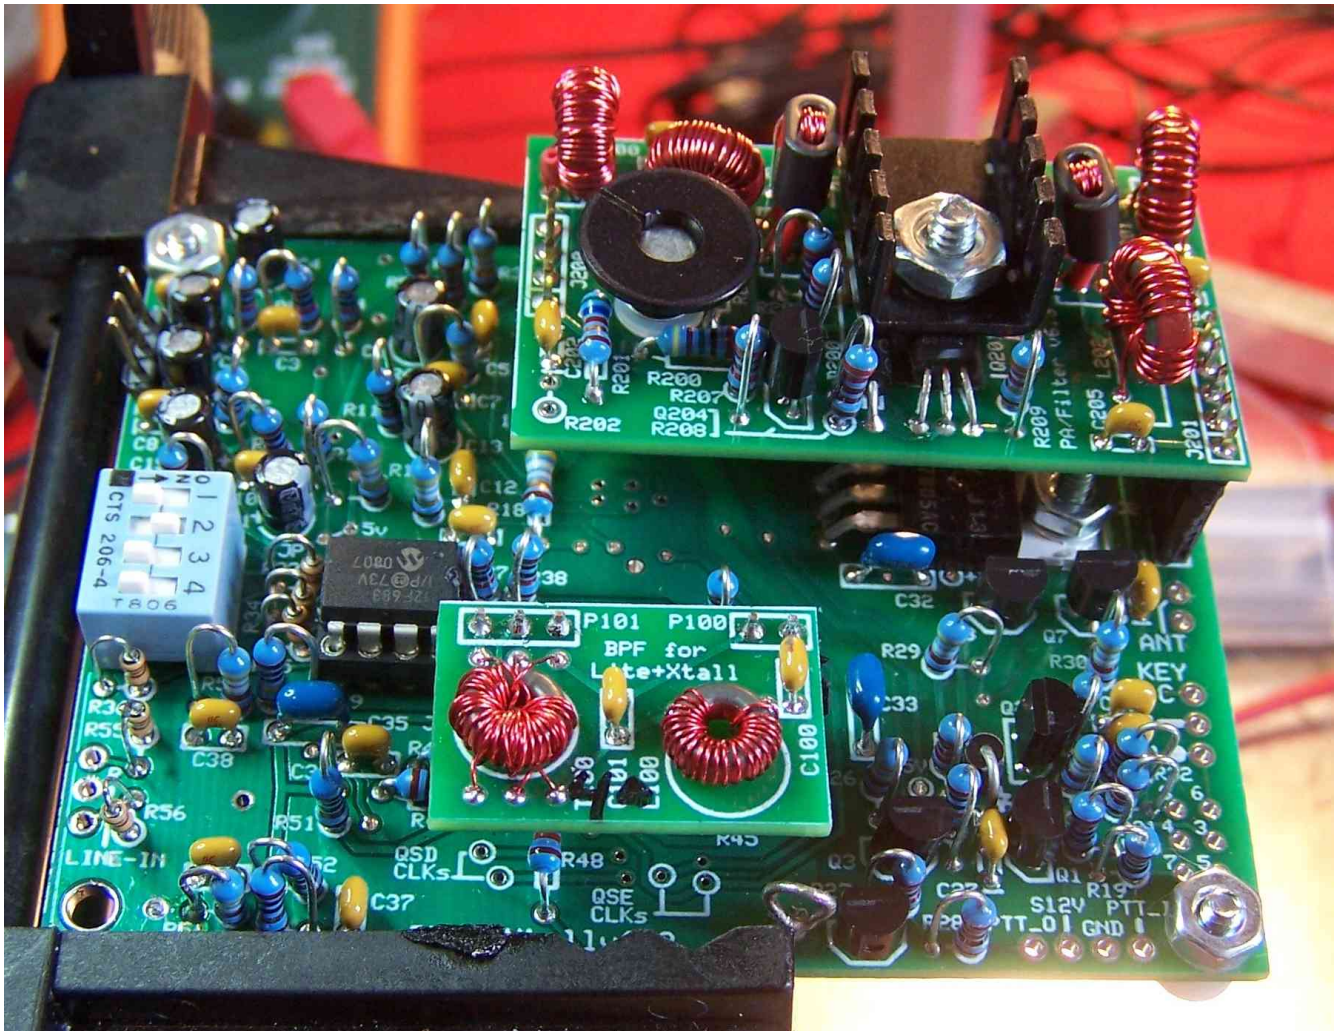

## Enhanced Builders' Notes

WB5RVZ has prepared [enhanced builders' notes on several Softrock kits](#).

The most recently completed set is the set describing the stages of [building the new RXTX V6.3](#).