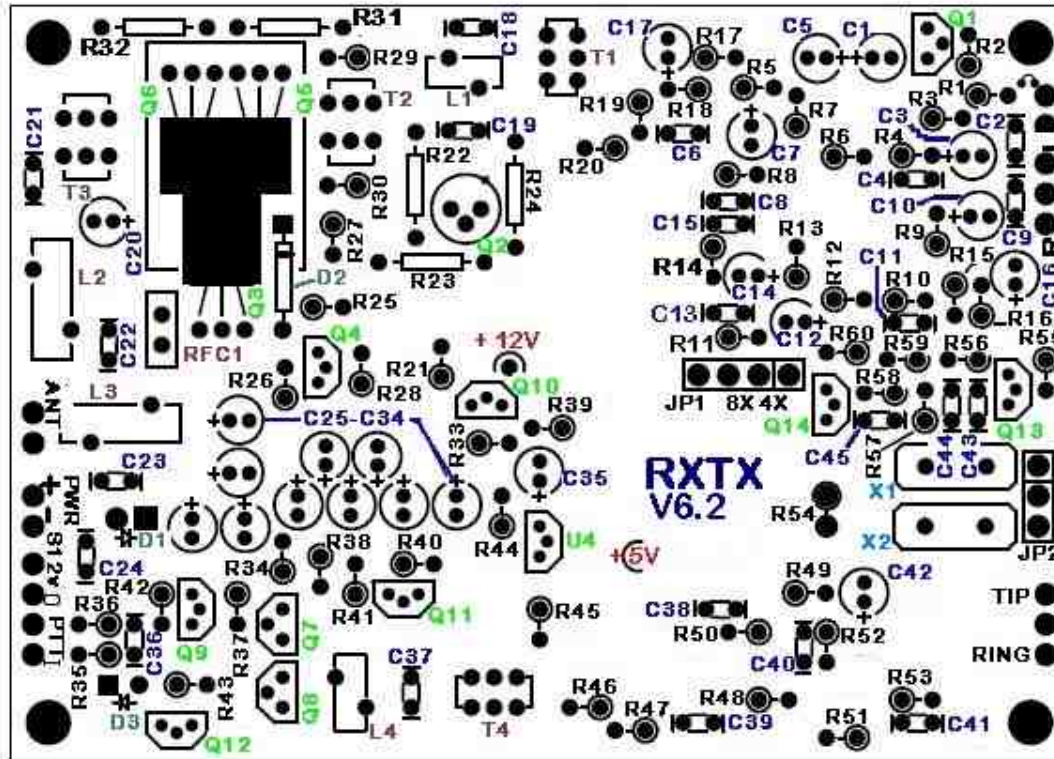

RXTX

Antenna  
Antenna return  
12 VDC PWR input  
GND  
switched 12 volt  
GND  
PTT input

Earphone output

Line-out cable  
from soundcard

Line-in cable  
to soundcard